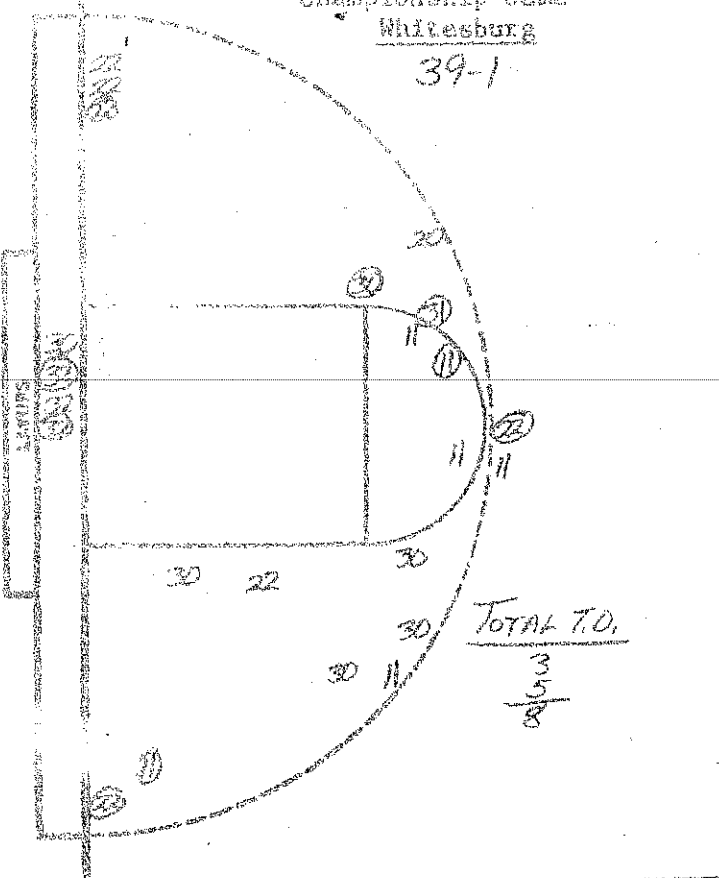

DRS BY HALVES: Warren Central 18-12=30
 OFFICIALS: HENRY BELL & MADE DURBIN
 ATTENDANCE: SESSION EIGHT 6,000 EST.

Whiteburg 16-14=30

****Championship Game****
Whitesburg

39-1

22-21
30-23
30-24
37-24
11-21
12
40
8
9
10
11
12
13
14
15
16
17
18